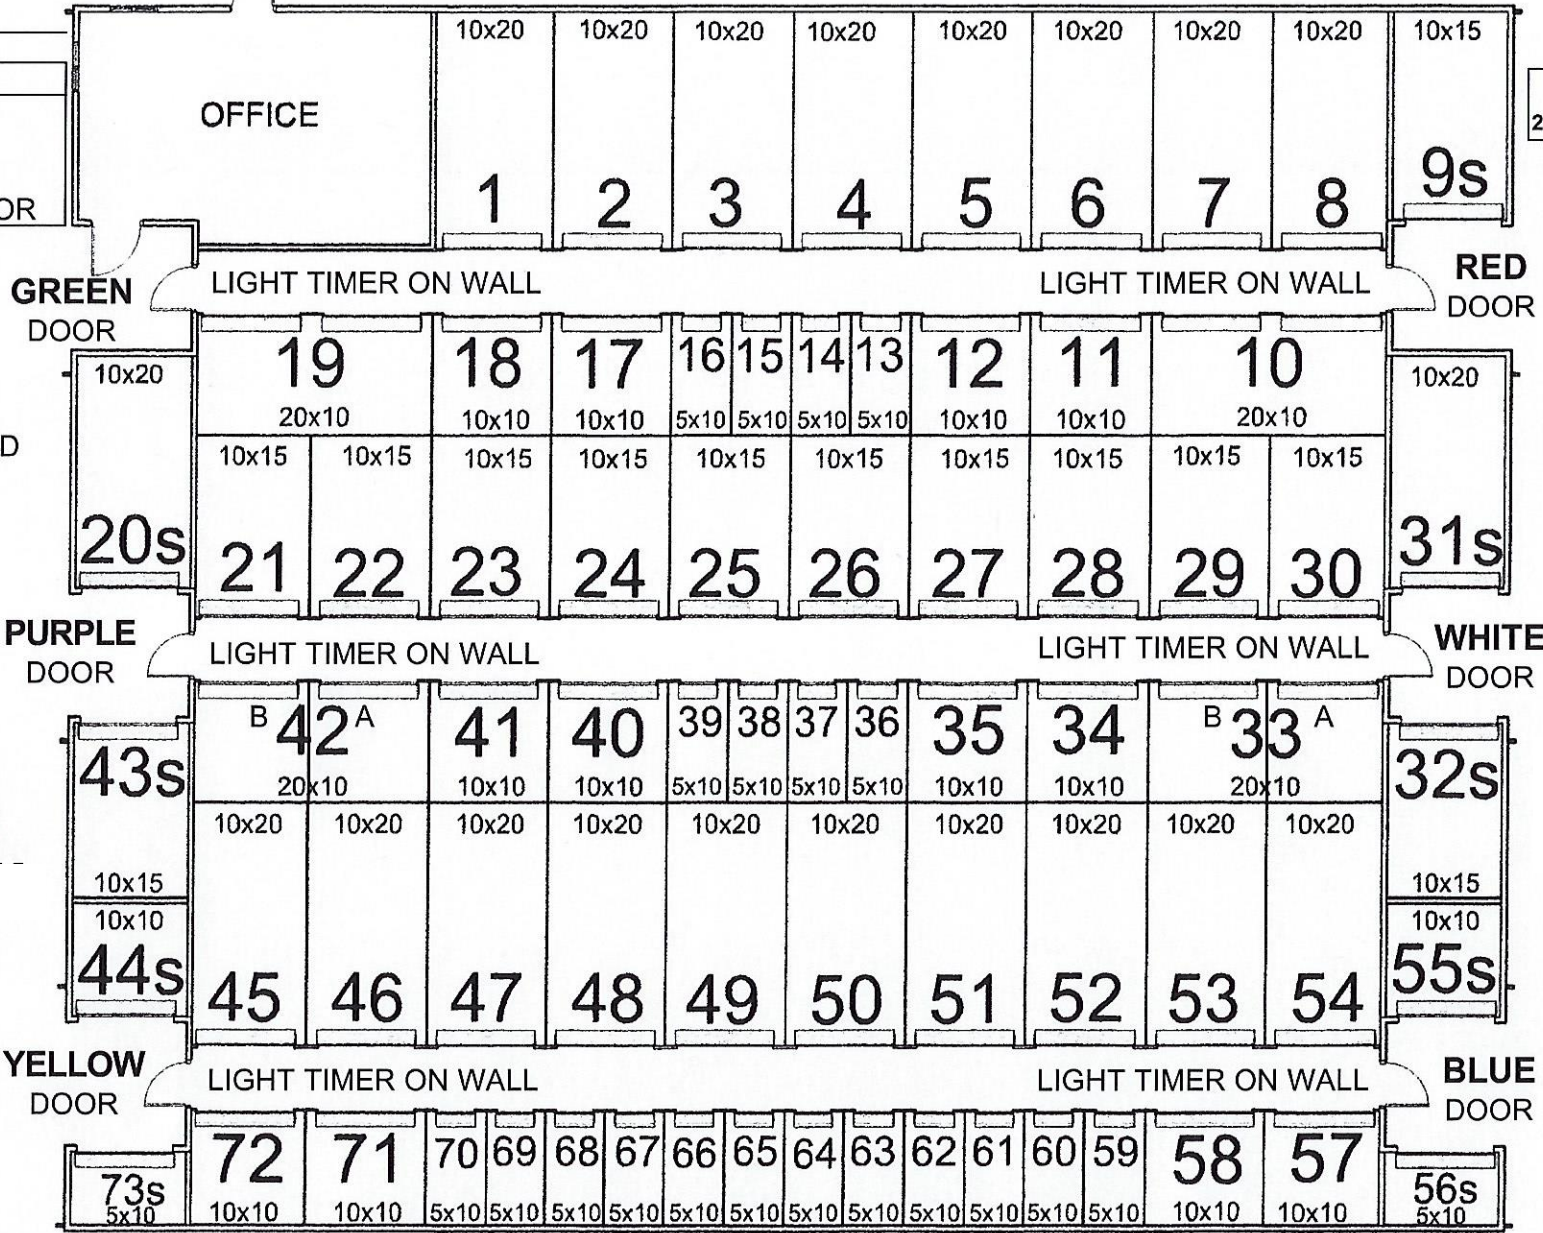

STORAGE CENTRAL OF FRANKLIN COUNTY

Bldg #1

KEEP CODES CONFIDENTIAL

— GATE —
CODE
GATE & DOOR

931•967•5682
24/7 Answering Machine

RESETS
PUNCH PAD

DAN & ARLENE
BARRY

GATE HOURS:
24/7

PHYSICAL ADDRESS: 1434 BLUE SPRINGS ROAD • DECHERD, TN 37324

www.storagecentralfc.com

MAILING ADDRESS: 1114 MIDWAY ROAD • SEWANEE, TN 37375