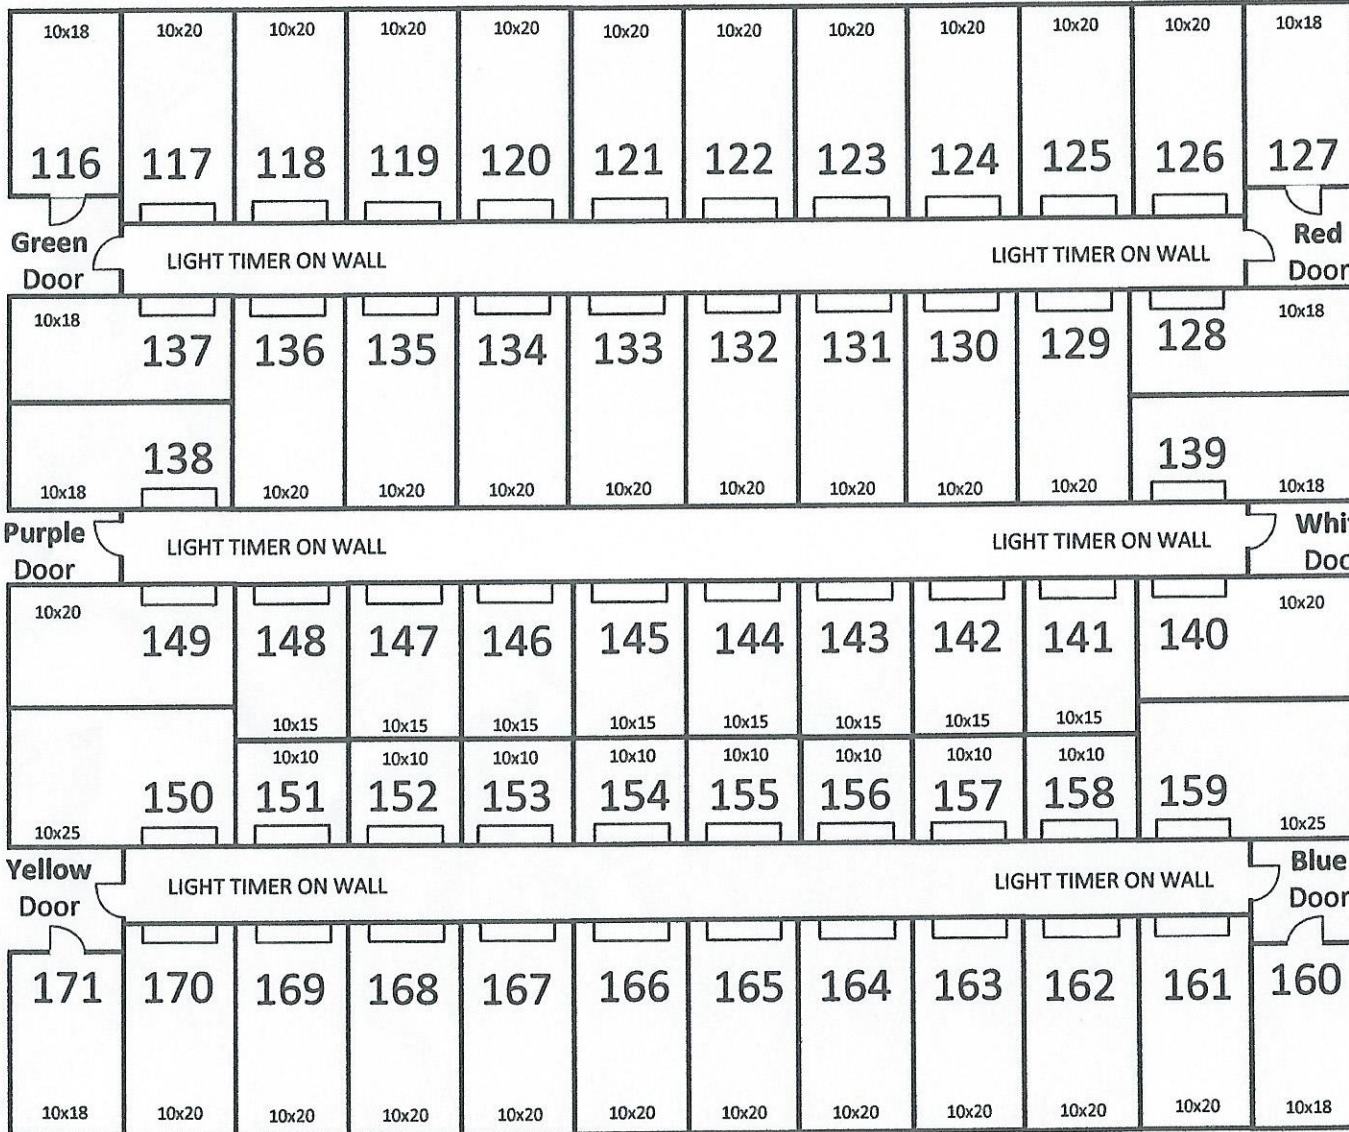

SC/FC

BUILDING 2

STORAGE CENTRAL OF FRANKLIN COUNTY

KEEP CODES CONFIDENTIAL

Gate ↑

931.967.5682
24/7 Answering
Machine

GATE CODE
OPENS DOOR

DAN & ARLENE
BARRY
OWNERS

RESETS
PUNCH PAD

GATE
HOURS:
24/7

Physical Address: 1434 Blue Springs Road, Decherd, TN 37324

Mailing Address: 1114 Midway Road, Sewanee, TN 37375

www.storagecentralfc.com